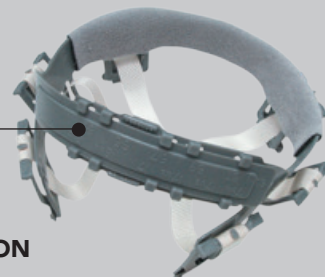

SUSPENSIONS

■ SQUEEZE LOCK 6 PT. SUSPENSION

- Squeeze lock
- Adjustable to sizes 6 ½ - 7 ¾

V101 | For use with V100

VCB101 | For use with VCB100

■ RATCHET 6 PT. SUSPENSION

- 6-point ratchet suspension
- Adjustable to sizes 6 ½ - 7 ⅞

V201 | For use with V200 & VF200

VCB201 | For use with VCB200

■ TRADITIONAL BUMP CAP

- Polyethylene bump cap with suspension offers comfort against bumps and scrapes
- Adjustable suspension sizes 6 - 7 7/8

V450

■ BASEBALL CAP

- 100% Polyester Twill baseball cap protects against bumps and scrapes
- Polyethylene bump cap insert included (V400)
- Insert fits most "high profile" or "pro style" ball caps

V410

V400

Polyethylene replacement insert for V410 Baseball Cap

ACCESSORIES

■ INSECT NET

- Attaches to most hard hats and baseball caps
- Drawstring with stopper on both ends
- 17"W X 17"L

V897

■ HIGH VISIBILITY HARD HAT COVER